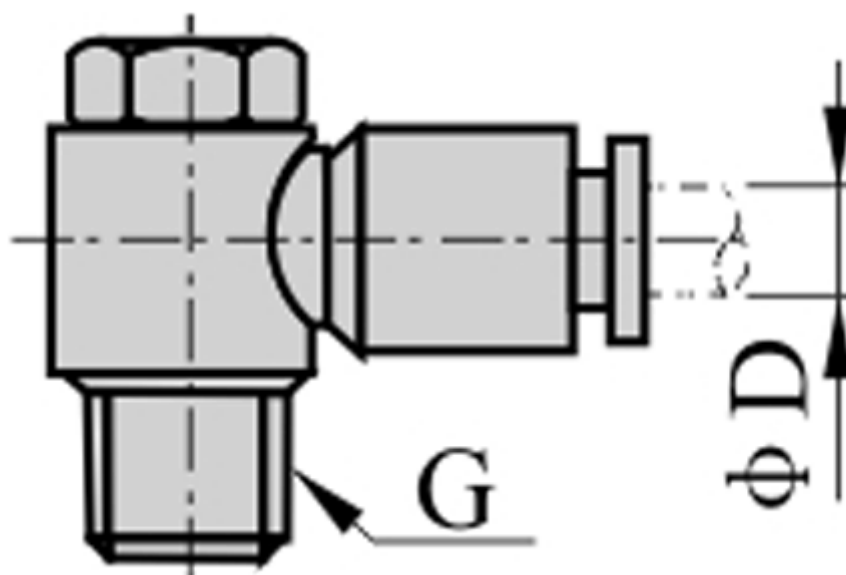

# Data Sheet

Article number: 58EPH402

Description: Fitting EPH402 Banjo connector  
Male thread 1/4", tube diameter 4

## Measures

---

D = 4  
Thread = 1/4"